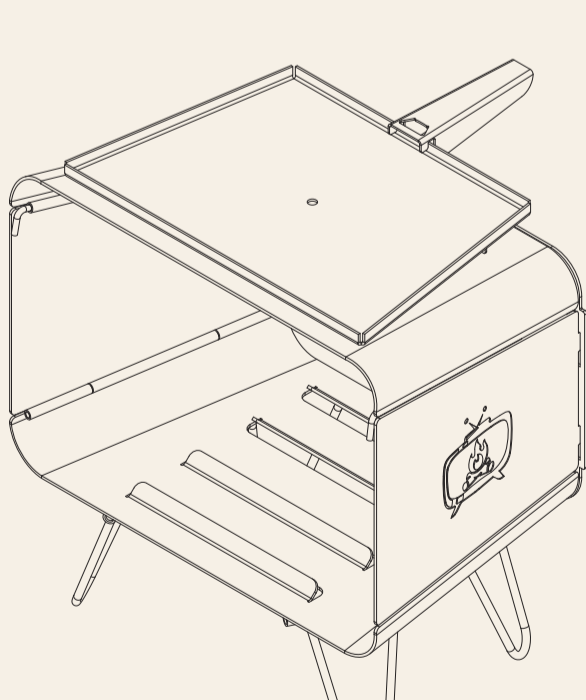

HOW TO USE THE HOT PLATE

A quick guide to making sure you know how to use the hot plate correctly.

①

ENSURE THE BUSH TELLY IS SET UP ON A LEVEL SURFACE

②

USE THE HANDLE TO PICK UP THE HOTPLATE FROM THE BACK

③

PLACE THE HOT PLATE ON TOP ON THE BUSH TELLY, INTO THE GIVEN SLOTS

THE BUSH TELLY WILL BE **HOT** YOU MUST WEAR FIRE RATED GLOVES

HIGHLY RECOMMENDED BE **BEHIND** THE BUSH TELLY.

④

⑤

NOW YOU'RE READY TO START A FIRE AND ENJOY THE BUSH TELLY