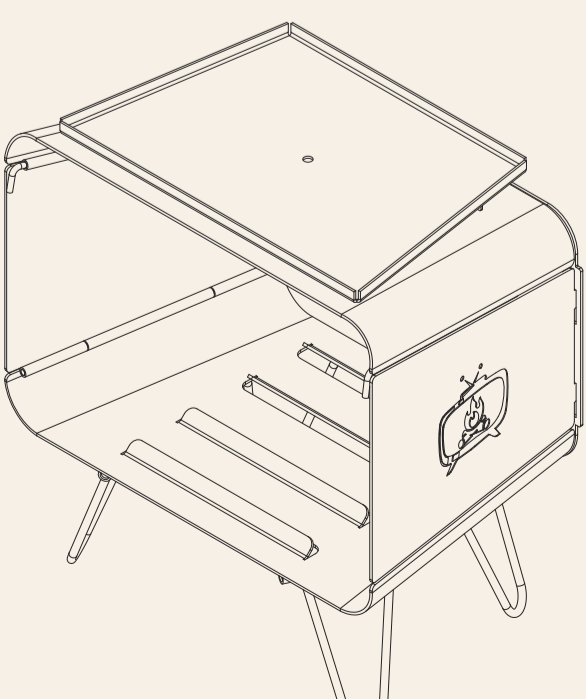

HOW TO USE THE HOT PLATE

A quick guide to making sure you know how to use the hot plate correctly.

①

ENSURE THE BUSH TELLY IS SET UP ON A LEVEL SURFACE

②

USE THE HANDLE TO PICK UP THE HOTPLATE FROM THE BACK

③

PLACE THE HOT PLATE ON TOP ON THE BUSH TELLY, INTO THE GIVEN SLOTS

THE BUSH TELLY WILL BE **HOT** YOU MUST WEAR FIRE RATED GLOVES

HIGHLY RECOMMENDED BE **BEHIND** THE BUSH TELLY.

④

⑤

NOW YOU'RE READY TO START A FIRE AND ENJOY THE BUSH TELLY