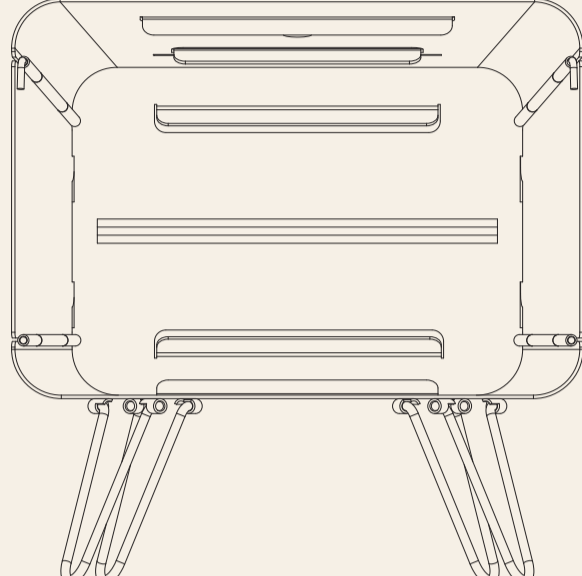

HOW TO USE THE HOT PLATE

A quick guide to making sure you know how to use the hot plate correctly.

①

ENSURE THE BUSH TELLY IS SET UP ON A LEVEL SURFACE

②

USE THE HANDLE TO PICK UP THE HOTPLATE FROM THE BACK

③

PLACE THE HOT PLATE ON TOP ON THE BUSH TELLY, INTO THE GIVEN SLOTS

THE BUSH TELLY WILL BE **HOT** YOU MUST WEAR FIRE RATED GLOVES

HIGHLY RECOMMENDED BE **BEHIND** THE BUSH TELLY.

④

⑤

NOW YOU'RE READY TO START A FIRE AND ENJOY THE BUSH TELLY