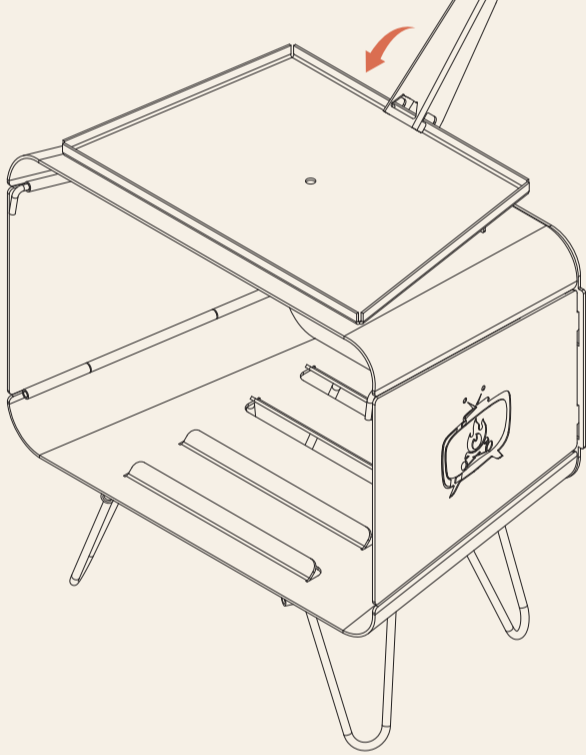

HOW TO USE THE HOT PLATE

A quick guide to making sure you know how to use the hot plate correctly.

①

ENSURE THE BUSH TELLY IS SET UP ON A LEVEL SURFACE

②

USE THE HANDLE TO PICK UP THE HOTPLATE FROM THE BACK

③

PLACE THE HOT PLATE ON TOP ON THE BUSH TELLY, INTO THE GIVEN SLOTS

THE BUSH TELLY WILL BE **HOT** YOU MUST WEAR FIRE RATED GLOVES

HIGHLY RECOMMENDED BE **BEHIND** THE BUSH TELLY.

④

⑤

NOW YOU'RE READY TO START A FIRE AND ENJOY THE BUSH TELLY