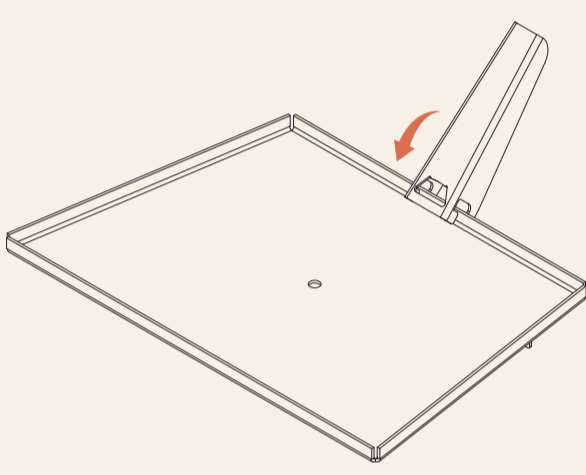

HOW TO USE THE HOT PLATE

A quick guide to making sure you know how to use the hot plate correctly.

①

ENSURE THE BUSH TELLY IS SET UP ON A LEVEL SURFACE

②

USE THE HANDLE TO PICK UP THE HOTPLATE FROM THE BACK

③

PLACE THE HOT PLATE ON TOP ON THE BUSH TELLY, INTO THE GIVEN SLOTS

THE BUSH TELLY WILL BE **HOT** YOU MUST WEAR FIRE RATED GLOVES

HIGHLY RECOMMENDED BE **BEHIND** THE BUSH TELLY.

④

⑤

NOW YOU'RE READY TO START A FIRE AND ENJOY THE BUSH TELLY